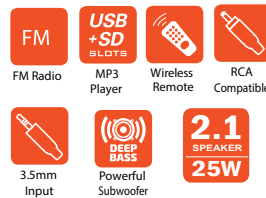

FLORA LIMITED

Corporate Headquarters : Rangs FC Enclave, Level # B-9 & B-13, Plot No: 6/A, Road No # 32, Gulshan Avenue, Dhaka-1212, Bangladesh, Tel : +880 2 9899439-41

HOT LINE

01818468754

shahriar@floralimited.com

www.floralimited.com

46 Years of Dedicated Customer Support

H-11.07.2018